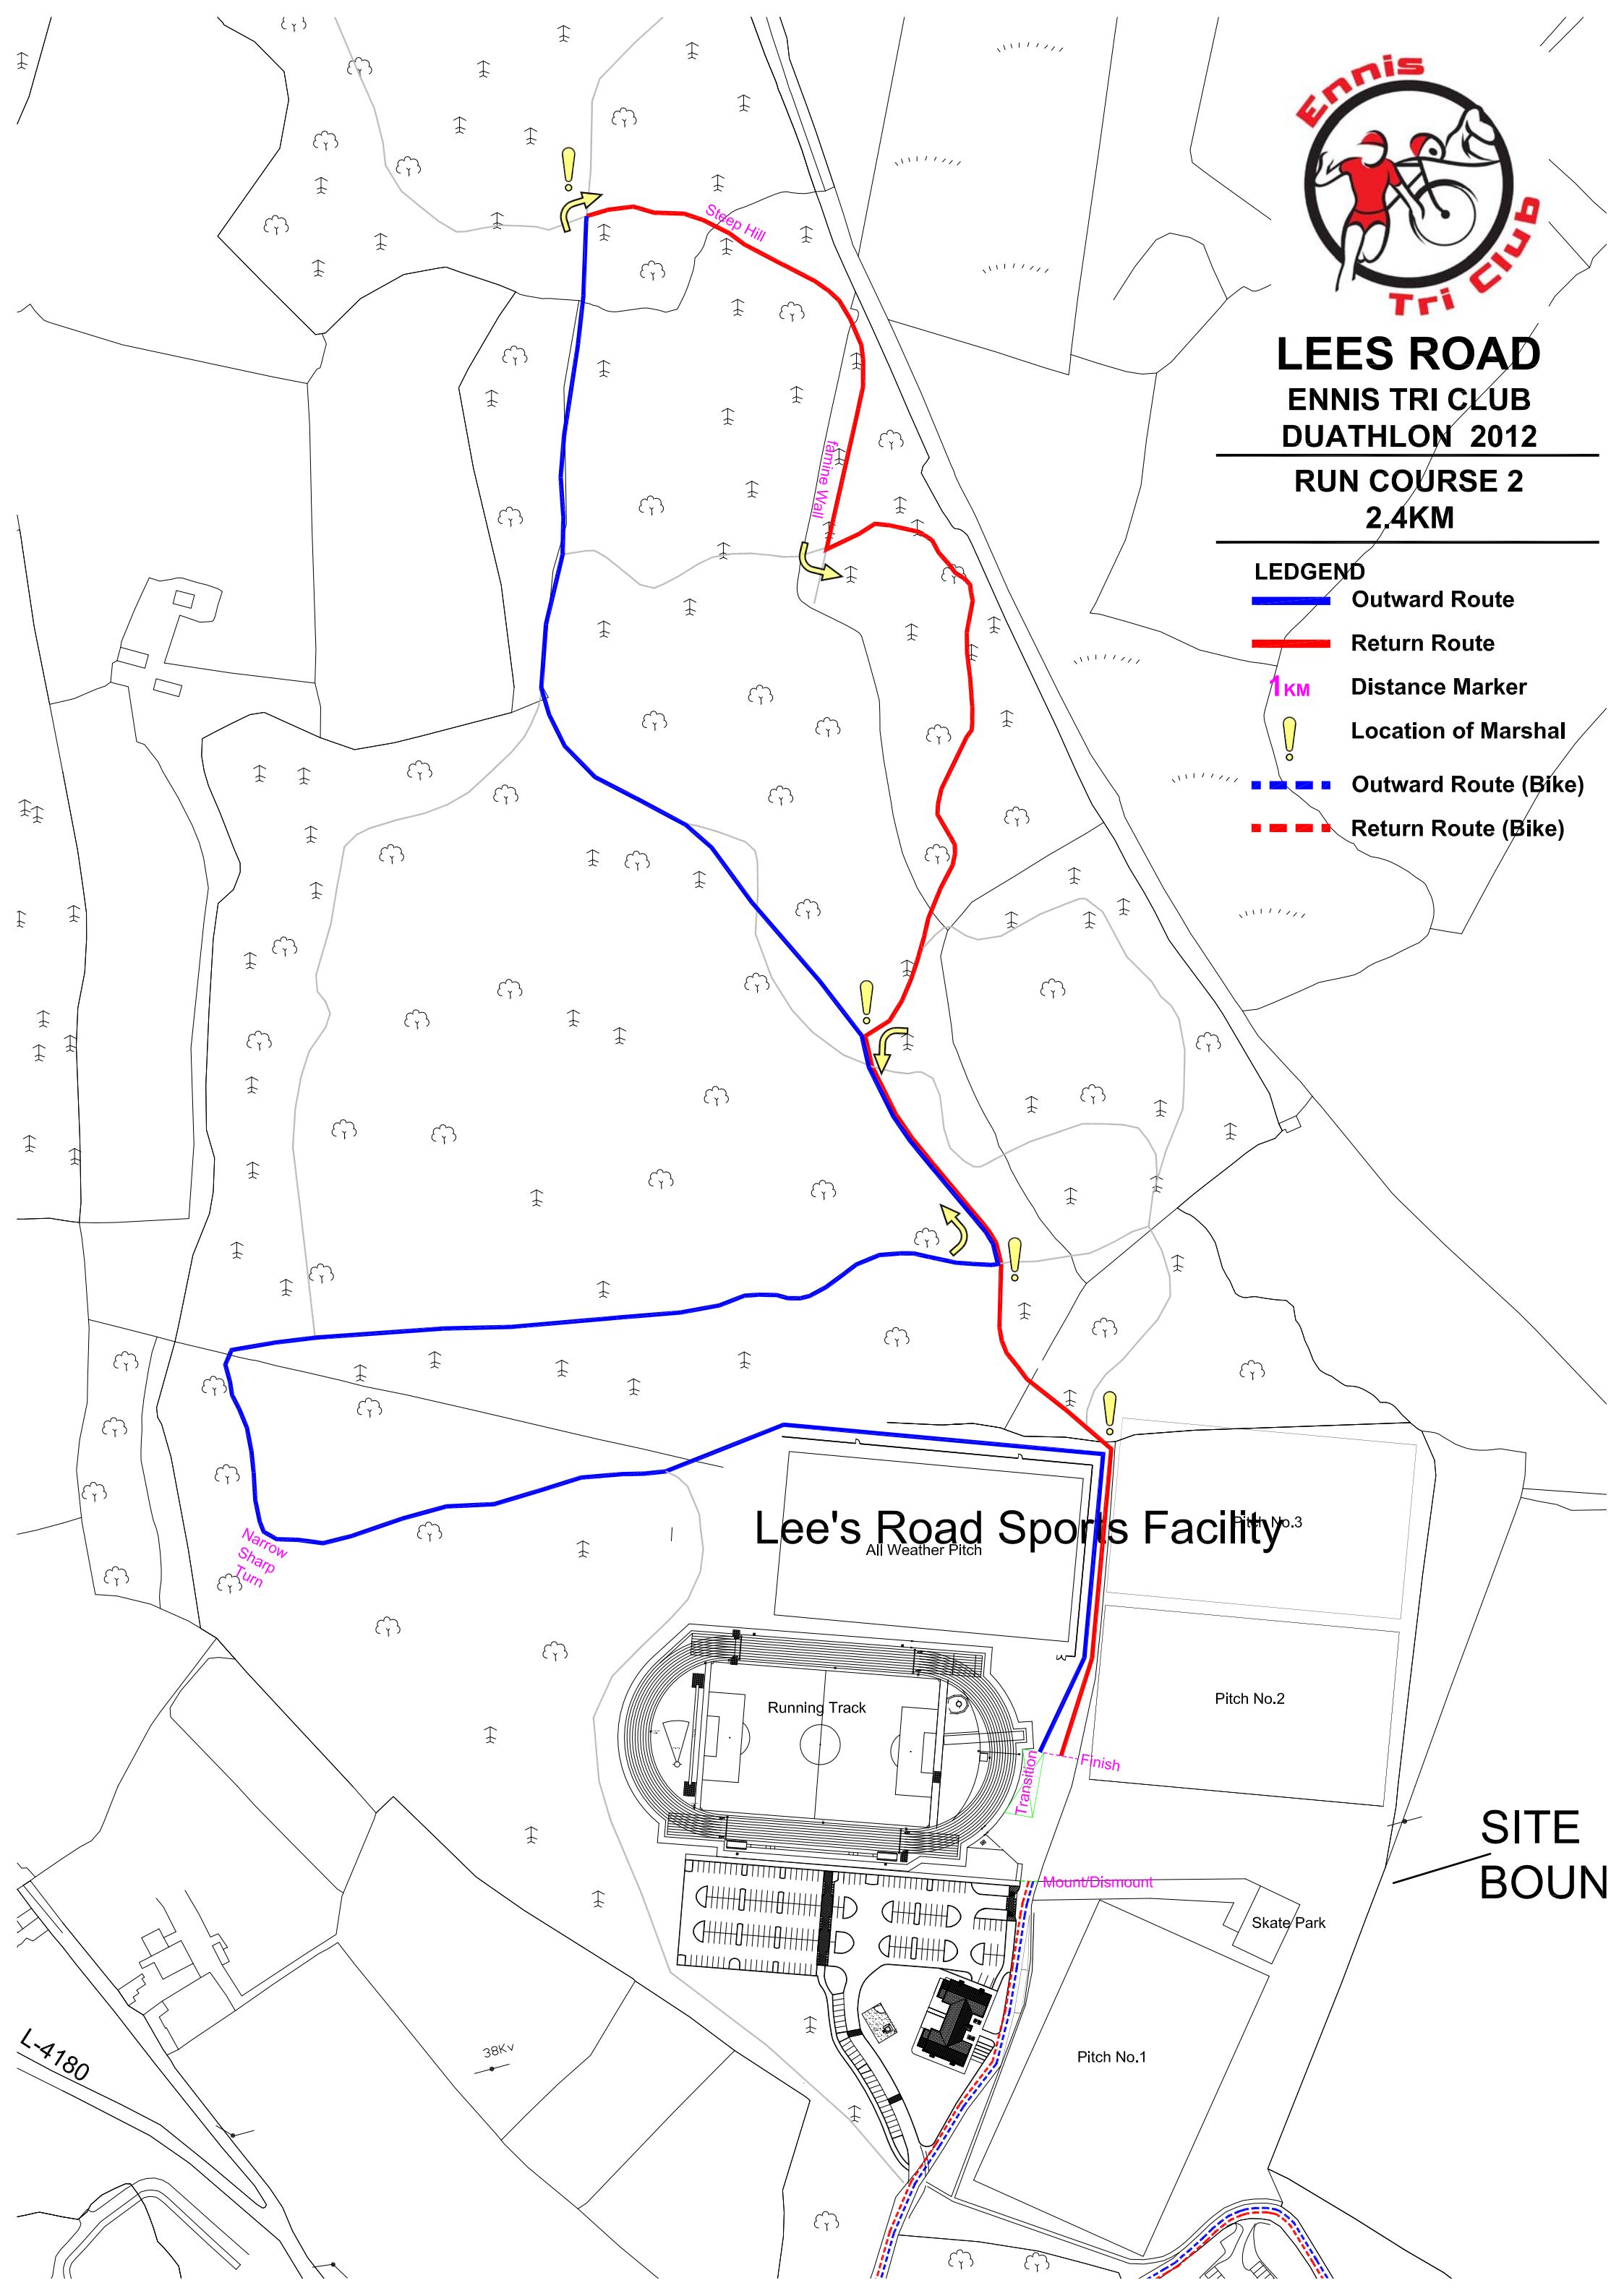

LEES ROAD
ENNIS TRI CLUB
DUATHLON 2012
RUN COURSE 2
2.4KM

LEDGEND

-  **Outward Route**
-  **Return Route**
-  **Distance Marker**
-  **Location of Marshal**
-  **Outward Route (Bike)**
-  **Return Route (Bike)**

SITE BOUN